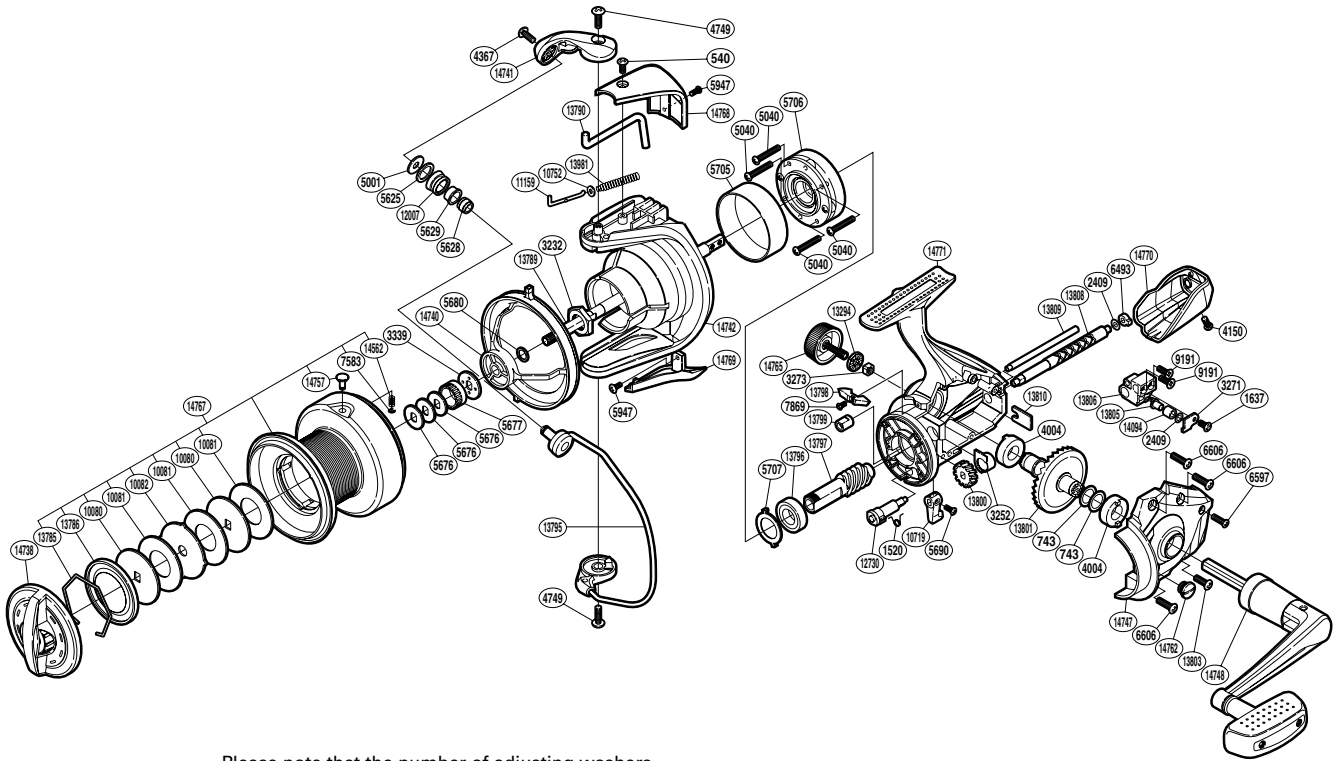

SHIMANO

Beast Master XTA

BM-7000XTA

Please note that the number of adjusting washers may not be the same as shown in the exploded views. (Adjustment will vary with each individual product.)

(1SH277000G)

Part No.	Description	Part No.	Description	Part No.	Description
RD 0540	Screw	RD 5947	Screw	RD13801	Drive Gear
RD 0743	Washer	RD 6493	Worm Bushing (rear)	RD13803	Screw
RD 1520	Anti-Reverse Cam Spring	RD 6597	Screw	RD13805	Oscillating Pawl
RD 1637	Screw	RD 6606	Screw	RD13806	Oscillating Slider
RD 2409	Spacer	RD 7583	E Lock	RD13808	Worm Shaft
RD 3232	Rotor Nut	RD 7869	Screw	RD13809	Oscillating Guide
RD 3252	Bushing	RD 9191	Screw	RD13810	Worm Shaft Retainer
RD 3271	Oscillating Pawl Cover	RD10080	Key Washer	RD13981	Bail Spring
RD 3273	Handle Screw Lock	RD10081	Drag Washer	RD14094	Oscillating Slider Bushing
RD 3339	Spool Support B	RD10082	Eared Washer	RD14562	Line Clip Spring
RD 4004	Drive Gear Bushing	RD10719	Anti-Reverse Lever	RD14738	Drag Knob
RD 4150	Screw	RD10752	Bail Spring Guide A Support	RD14740	Line Safety Guard
RD 4367	Screw	RD11159	Bail Spring Guide A	RD14741	Bail Arm
RD 4749	Screw	RD12007	Line Roller	RD14742	Rotor
RD 5001	Line Roller Washer	RD12730	Anti-Reverse Cam	RD14747	Side Cover
RD 5040	Screw	RD13294	Handle Screw Lock Washer	RD14748	Handle Assembly
RD 5625	Line Roller Spacer	RD13785	Drag Washers Retainer	RD14757	Line Clip
RD 5628	Line Roller Collar	RD13786	Seal Plate	RD14762	Oil Cap
RD 5629	Line Roller Bushing	RD13789	Main Shaft	RD14765	Handle Screw Cap
RD 5676	Spool Washer	RD13790	Bail Trip Lever	RD14767	Spool Assembly
RD 5677	Spool Support A	RD13795	Bail Assembly	RD14768	Bail Spring Cover
RD 5680	Spacer	RD13796	Ball Bearing	RD14769	Bail Hold Support Guard
RD 5690	Screw	RD13797	Pinion Gear	RD14770	Rear Protector
RD 5705	Roller Clutch Ring	RD13798	Bail Trip Strike	RD14771	Body
RD 5706	Roller Clutch Assembly	RD13799	Worm Bushing (front)		
RD 5707	Bearing Washer	RD13800	Idle Gear		